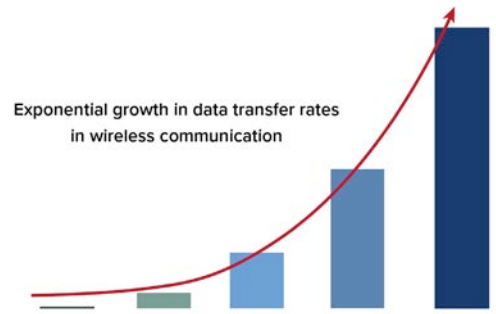

EMPLOYEES 650+

CHANNEL PARTNERS 9,010

UNITS SHIPPED THROUGH DEC 31, 2020
8.8 million+

Historical Track Record of Growth

Quarterly Revenues (\$mm)

Growth in Wireless Performance

Deliver wireless gigabit connectivity where you need it at a fraction of the cost of fiber. Our portfolio of solutions lets you tailor the network to meet your needs. Software-defined radios (SDR) enable you to upgrade capabilities as your end devices evolve. Easy to use planning tools let network architects design Fixed Wireless and/or Wi-Fi networks with confidence. View the end-to-end network with cloud-based management to maximize availability and minimize maintenance costs. All solutions are backed by our global organization that provides support services designed to meet your business needs.