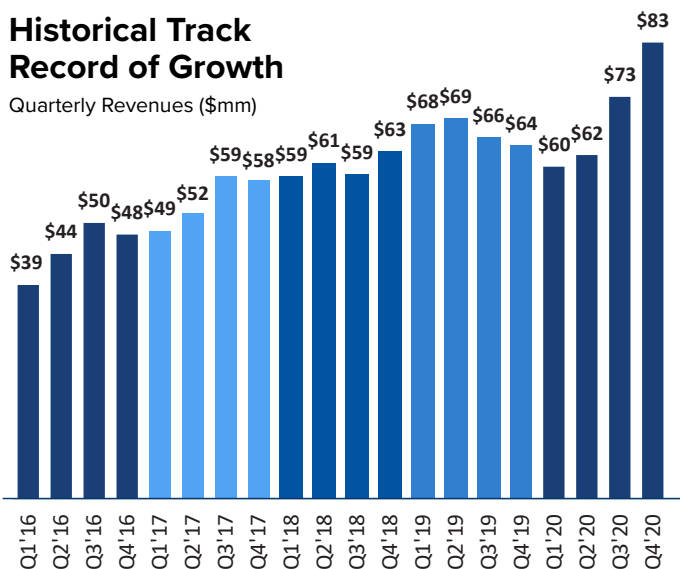

EMPLOYEES 650+

CHANNEL PARTNERS 9,010

UNITS SHIPPED THROUGH DEC 31, 2020
8.8 million+

Historical Track Record of Growth

Quarterly Revenues (\$mm)

Growth in Wireless Performance

Deliver wireless gigabit connectivity where you need it at a fraction of the cost of fiber. Our portfolio of solutions lets you tailor the network to meet your needs. Software-defined radios (SDR) enable you to upgrade capabilities as your end devices evolve. Easy to use planning tools let network architects design Fixed Wireless and/or Wi-Fi networks with confidence. View the end-to-end network with cloud-based management to maximize availability and minimize maintenance costs. All solutions are backed by our global organization that provides support services designed to meet your business needs.