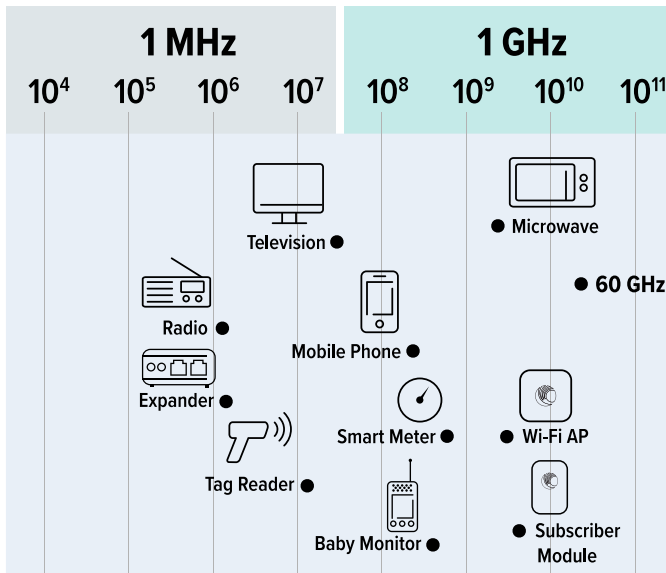

EMPLOYEES 650+

CHANNEL PARTNERS 9,010

UNITS SHIPPED THROUGH DEC 31, 2020
8.8 million+

Historical Track Record of Growth

Quarterly Revenues (\$mm)

Growth in Wireless Performance

Deliver wireless gigabit connectivity where you need it at a fraction of the cost of fiber. Our portfolio of solutions lets you tailor the network to meet your needs. Software-defined radios (SDR) enable you to upgrade capabilities as your end devices evolve. Easy to use planning tools let network architects design Fixed Wireless and/or Wi-Fi networks with confidence. View the end-to-end network with cloud-based management to maximize availability and minimize maintenance costs. All solutions are backed by our global organization that provides support services designed to meet your business needs.