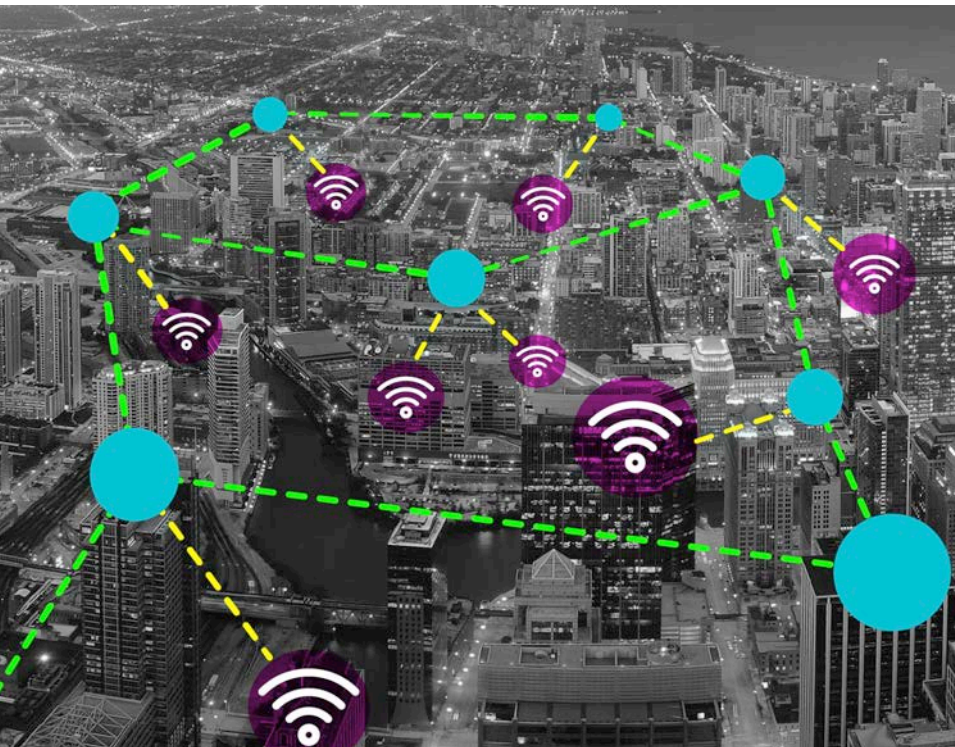

TECHNOLOGIES

- **5G**
- **CBRS**
- **Millimeter Wave**
- **Wi-Fi 6**
- **MU-MIMO**
- **Smart Antenna**