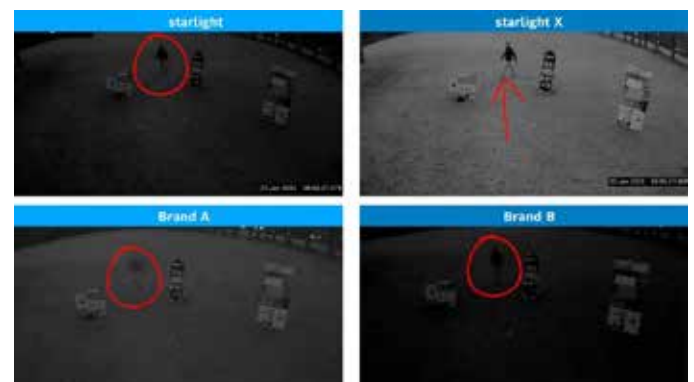

Sensitivity comparisons of starlight to starlight X, brand A and brand B in 4MP resolution