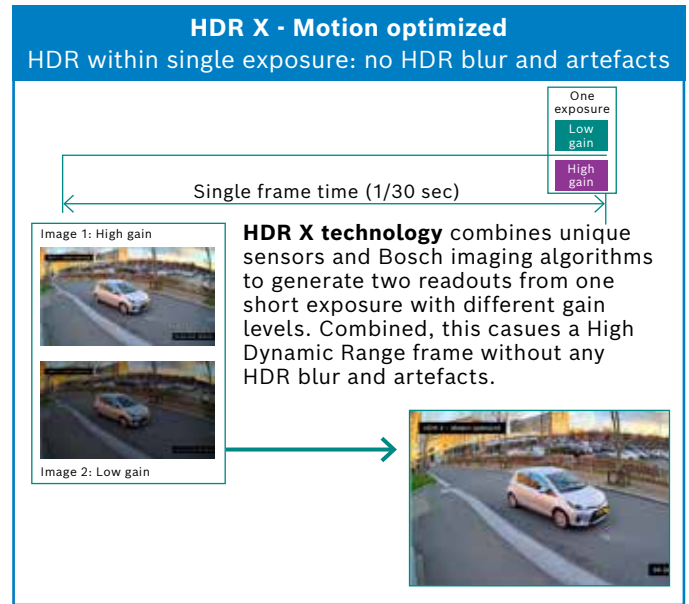

## Excellent imaging with starlight X

Long considered the gold standard in low-light video performance, Bosch starlight technology enables its cameras to capture color detail even when light levels drop. The new starlight X technology with next-level light sensitivity technology delivers clear and relevant images regardless of lighting conditions, time of day, or object movement. What's more, starlight X technology:

- Combines large pixel high performance sensors, and custom optics with advanced image processing and noise suppression algorithms to enhance sensitivity significantly over regular starlight cameras
- Provides more detail due to lower noise and reduced motion blur due to faster shutter speeds.
- Enhanced color reproduction at low light and next level monochrome sensitivity offer improved performance in extreme low-light scenes

[1] Low light comparison of starlight to starlight X in 1080p resolution

[2] Low light comparison of another brand to starlight X in 4-megapixel (4MP) resolution

Sensitivity comparisons of starlight to starlight X, brand A and brand B in 4MP resolution

# Motion-optimized HDR X for improved detail

HDR X eliminates motion blur and artefacts in scenes with challenging lighting and fast-moving objects

- Motion optimized images without HDR blur and motion artefacts
- Provides HDR imaging at lower light levels where traditional HDR technologies are non-functional
- A high Dynamic Range of up to 144dB in HDR X Extreme DR mode