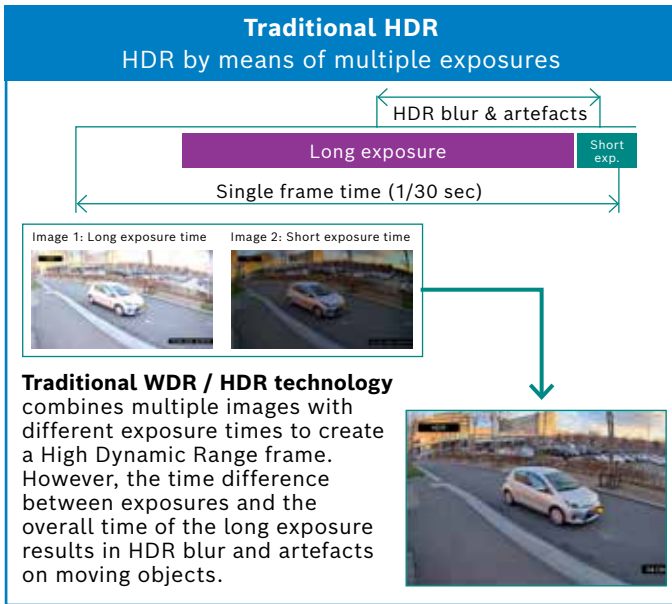

## Excellent imaging with starlight X

Long considered the gold standard in low-light video performance, Bosch starlight technology enables its cameras to capture color detail even when light levels drop. The new starlight X technology with next-level light sensitivity technology delivers clear and relevant images regardless of lighting conditions, time of day, or object movement. What's more, starlight X technology:

- Combines large pixel high performance sensors, and custom optics with advanced image processing and noise suppression algorithms to enhance sensitivity significantly over regular starlight cameras
- Provides more detail due to lower noise and reduced motion blur due to faster shutter speeds.
- Enhanced color reproduction at low light and next level monochrome sensitivity offer improved performance in extreme low-light scenes

[1] Low light comparison of starlight to starlight X in 1080p resolution

[2] Low light comparison of another brand to starlight X in 4-megapixel (4MP) resolution

Sensitivity comparisons of starlight to starlight X, brand A and brand B in 4MP resolution

# Motion-optimized HDR X for improved detail

HDR X eliminates motion blur and artefacts in scenes with challenging lighting and fast-moving objects

- Motion optimized images without HDR blur and motion artefacts
- Provides HDR imaging at lower light levels where traditional HDR technologies are non-functional
- A high Dynamic Range of up to 144dB in HDR X Extreme DR mode